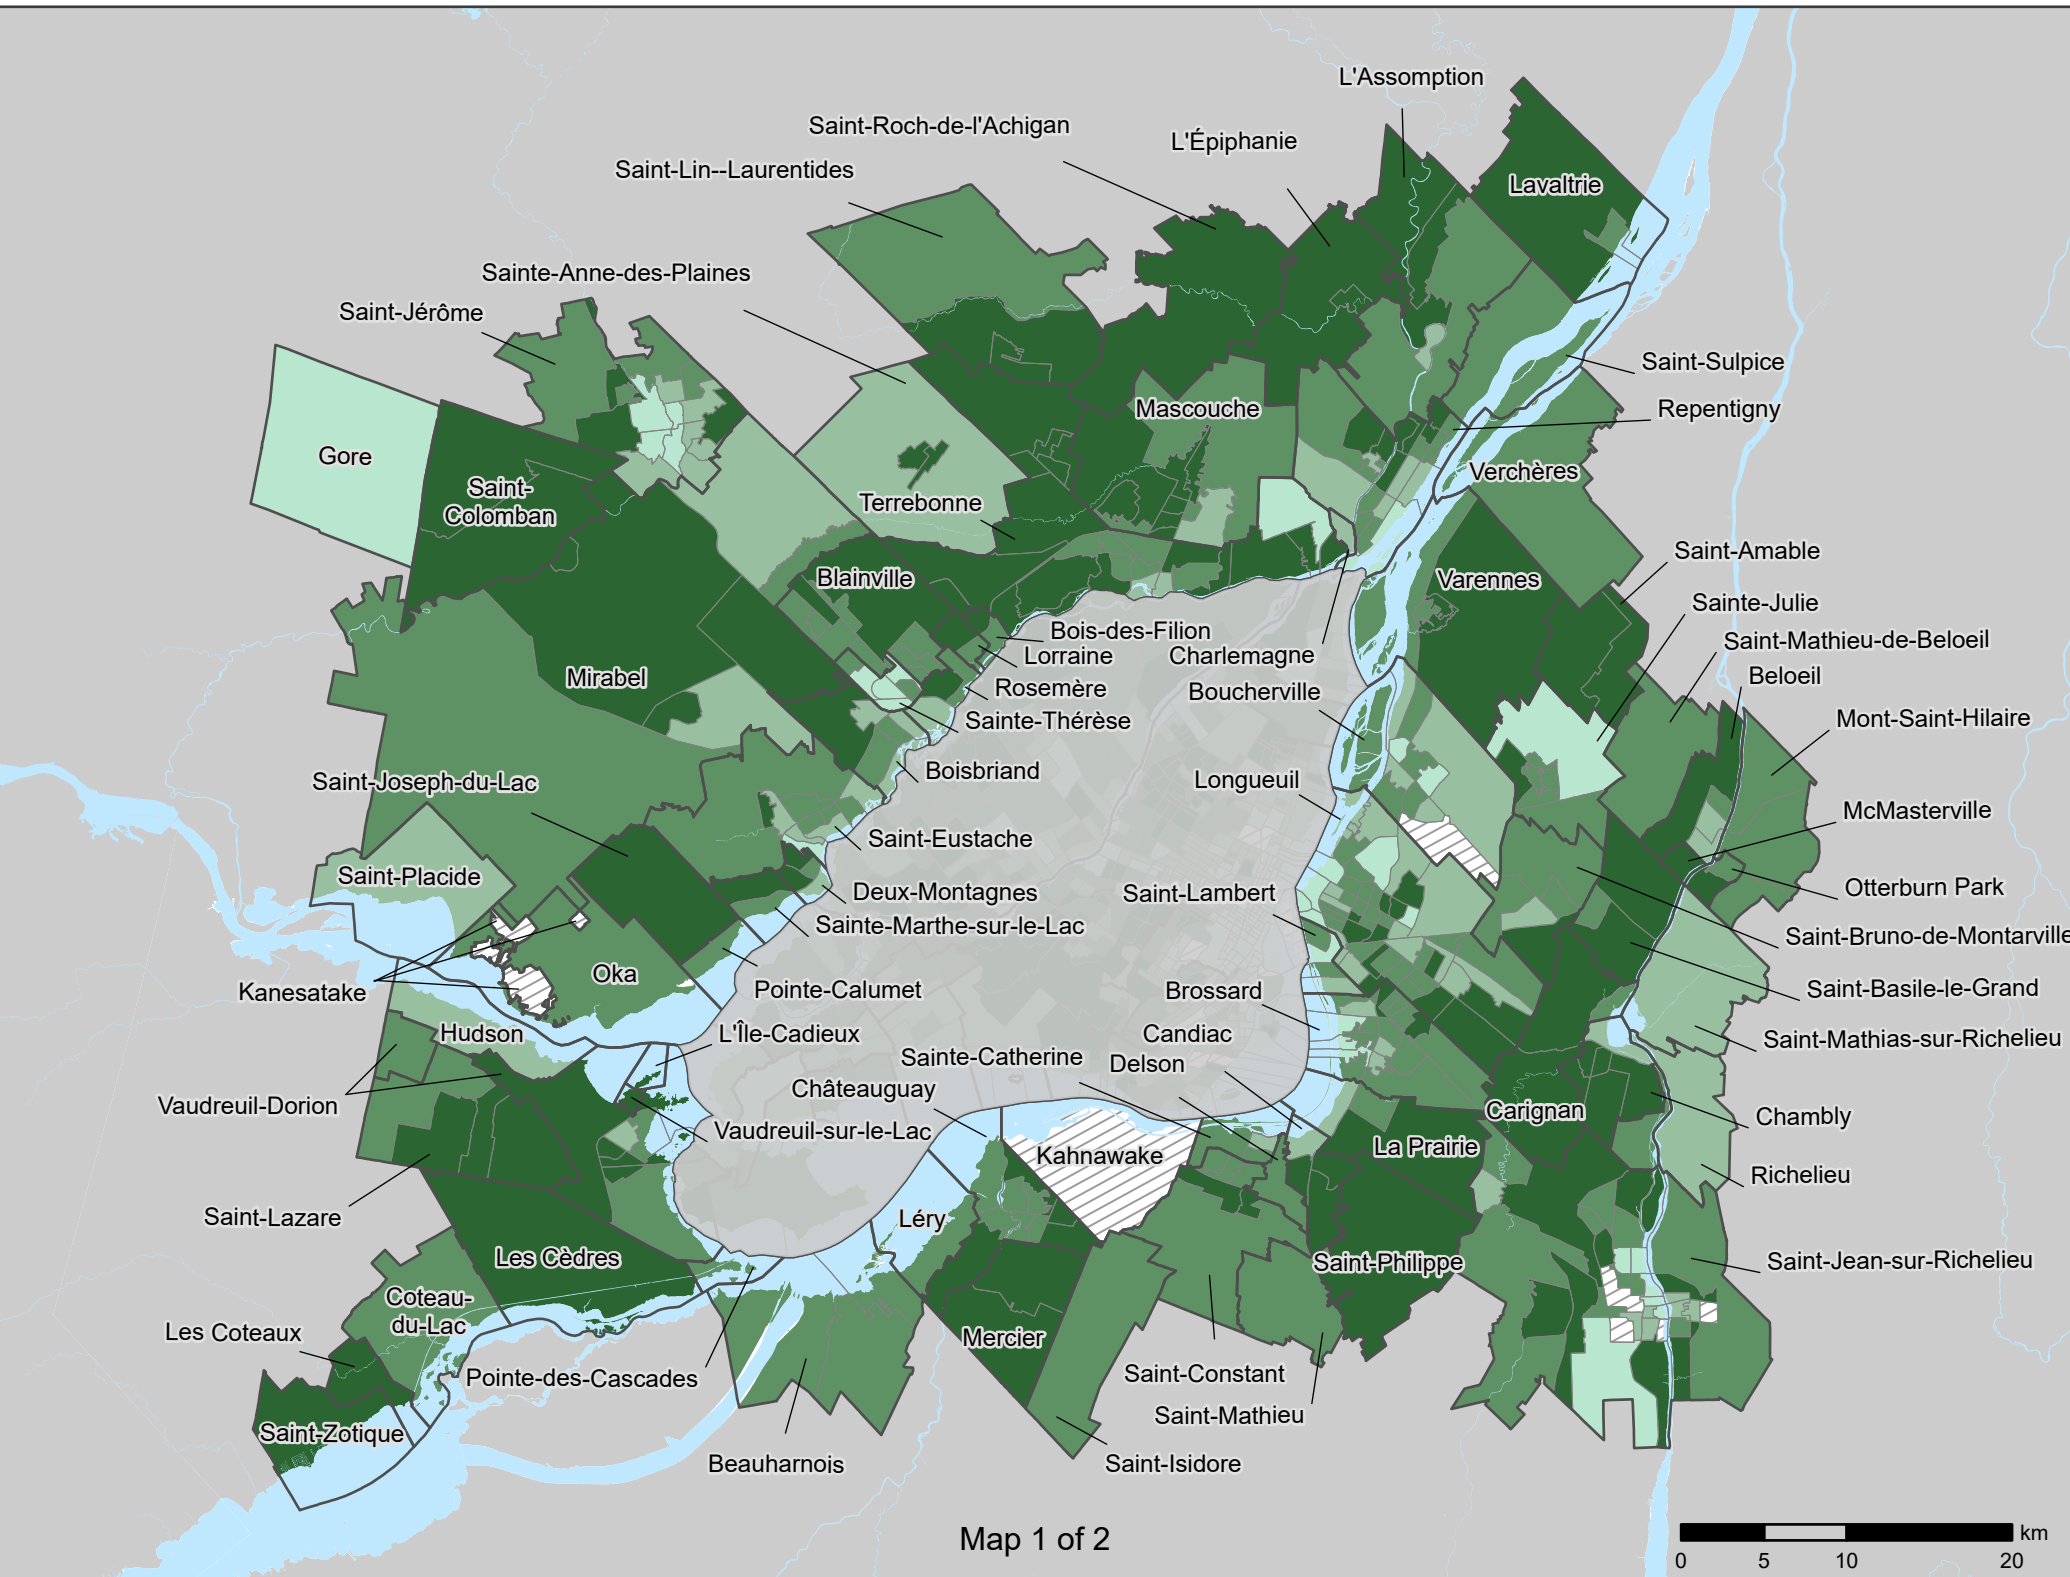

Montréal CMA

Percentage of the population aged 0 to 14 in 2021,
by census tract (CT)

Map 1 of 2