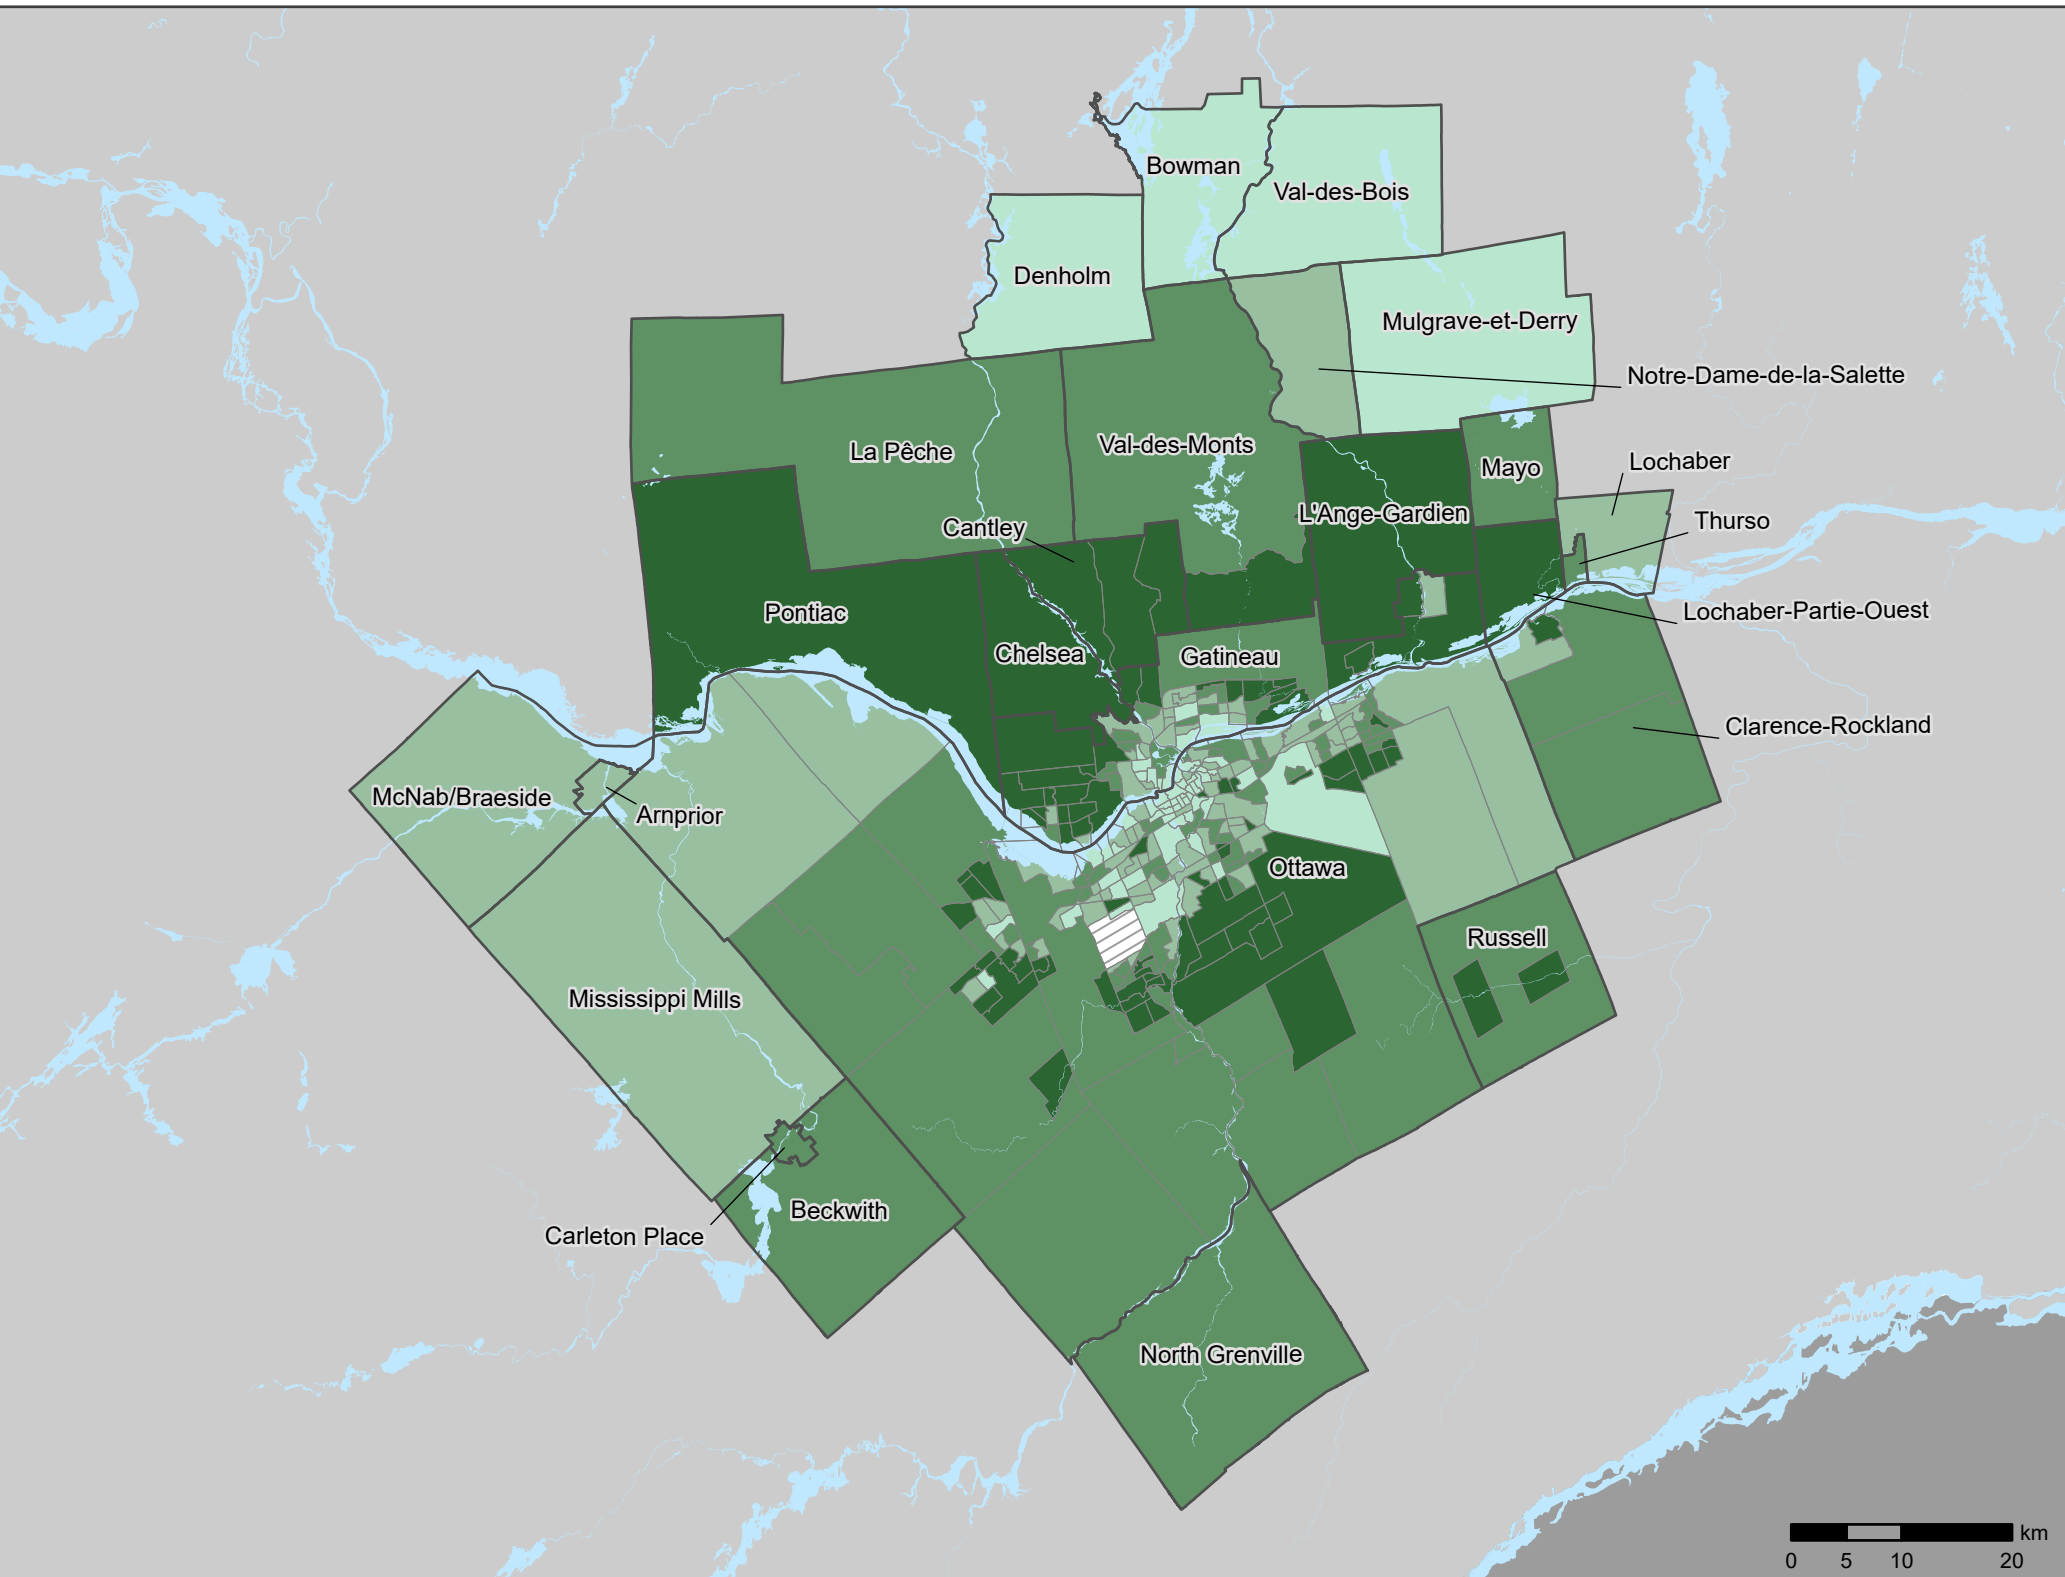

# Ottawa - Gatineau CMA

Percentage of the population aged 0 to 14 in 2021,  
by census tract (CT)

Number of CTs	
≥ 19.0%	85
16.0% to < 19.0%	79
13.0% to < 16.0%	89
< 13.0%	61
Not available	1
Census subdivision	

Source: Statistics Canada, Census of Population, 2021.