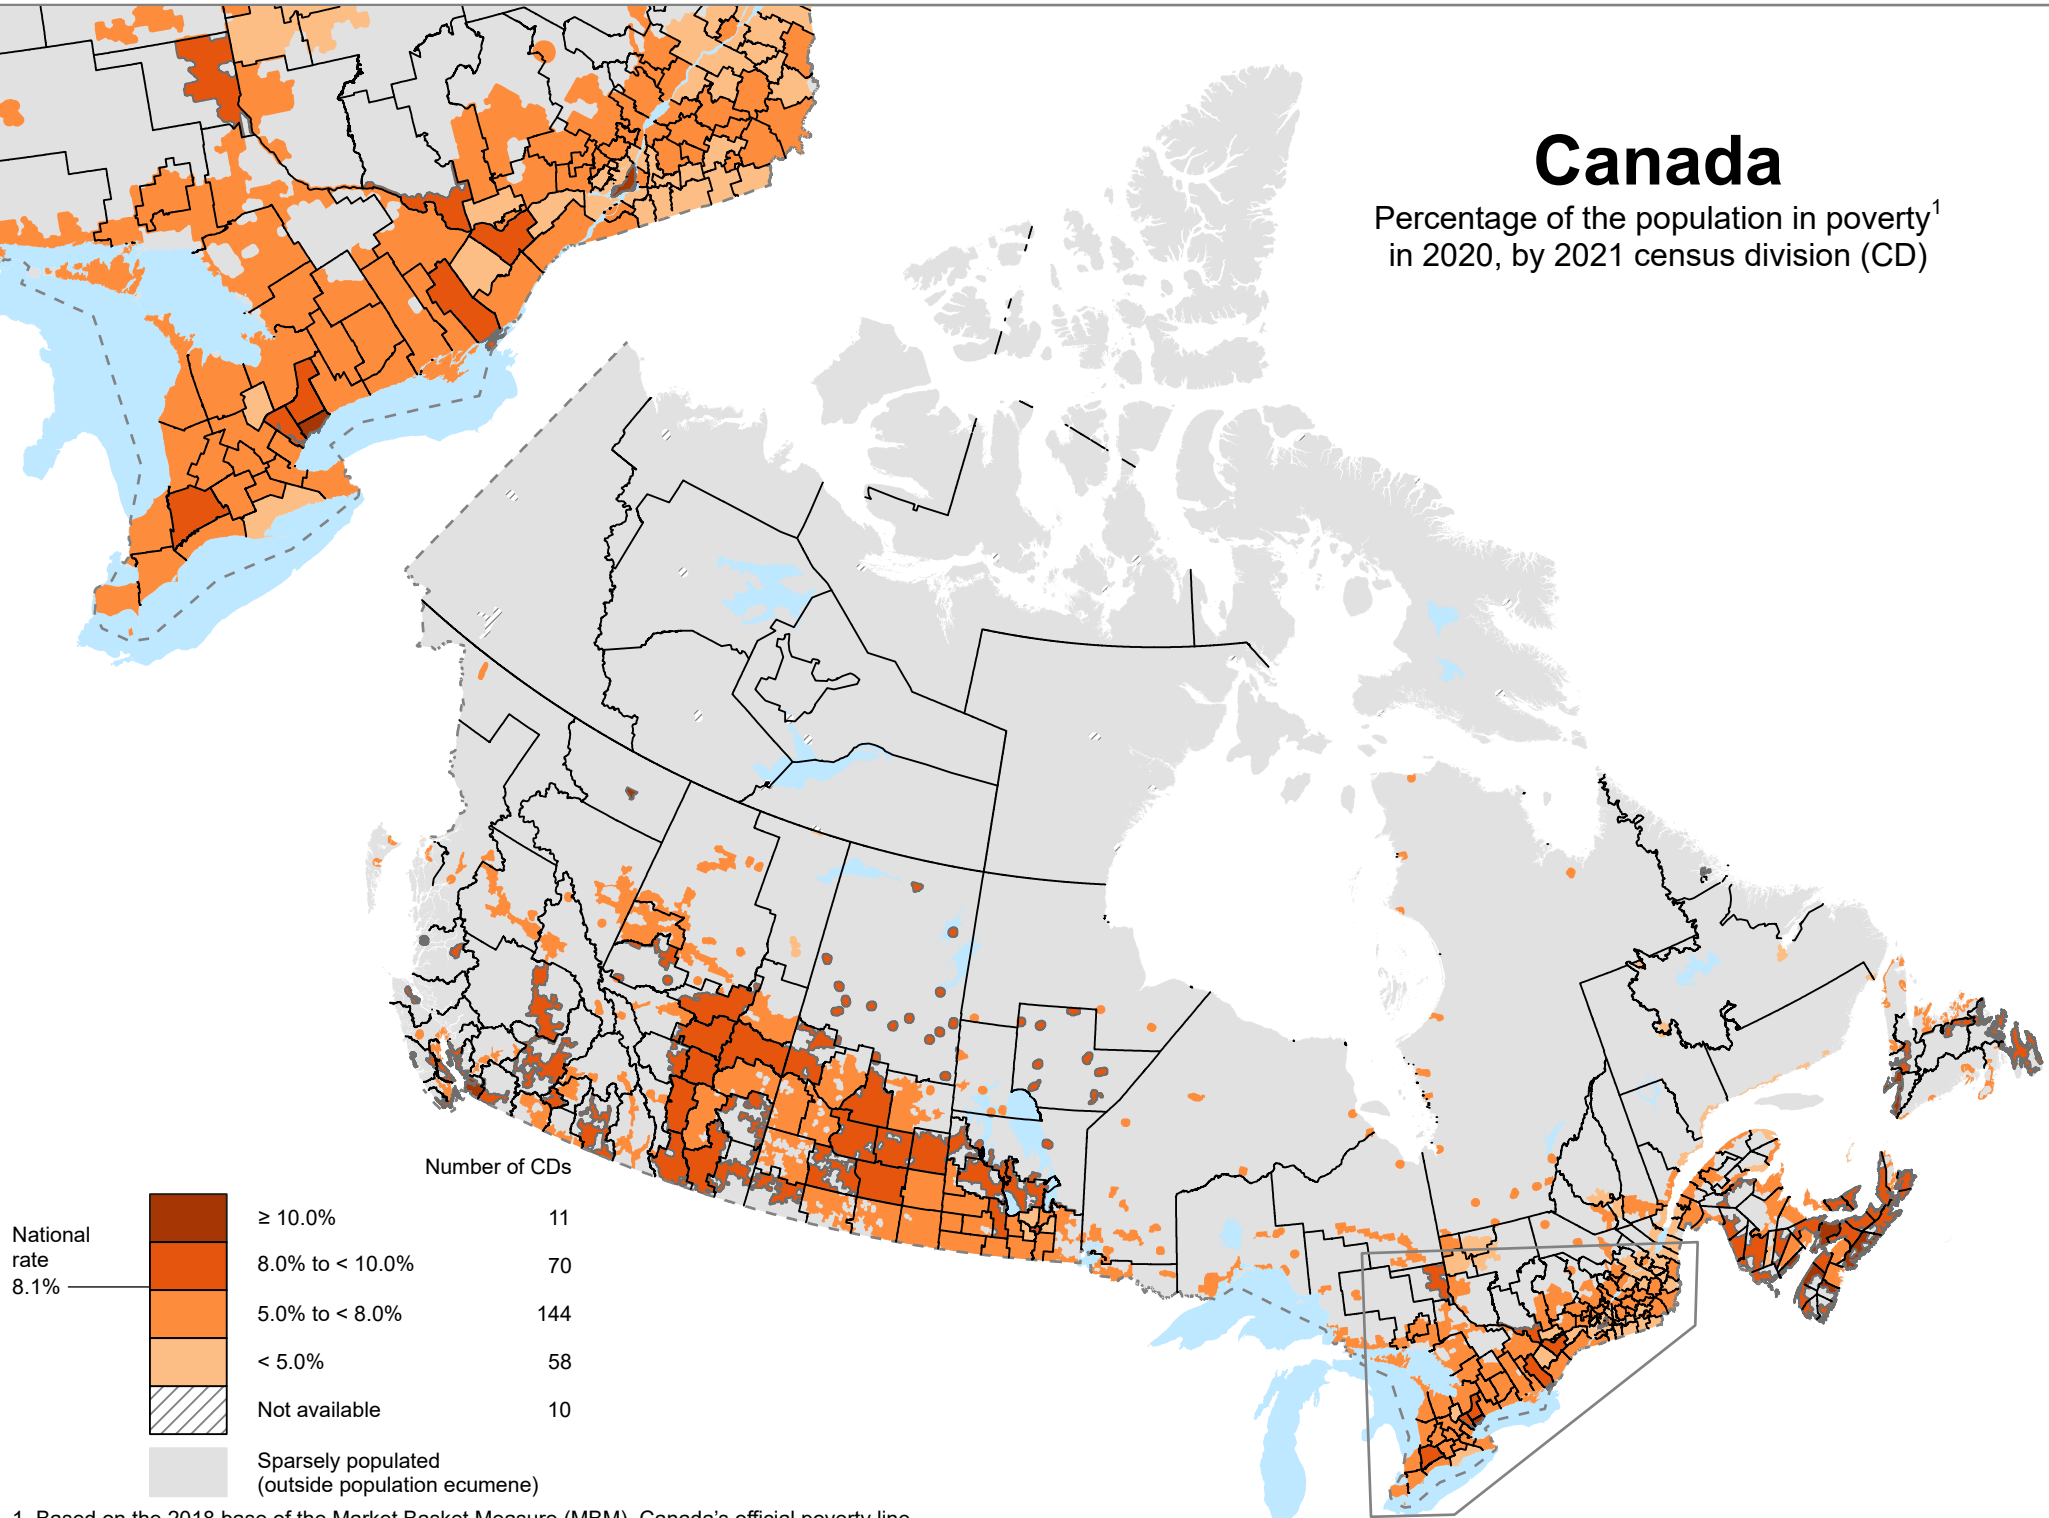

Canada

Percentage of the population in poverty¹
in 2020, by 2021 census division (CD)

National rate
8.1%

1. Based on the 2018 base of the Market Basket Measure (MBM), Canada's official poverty line.