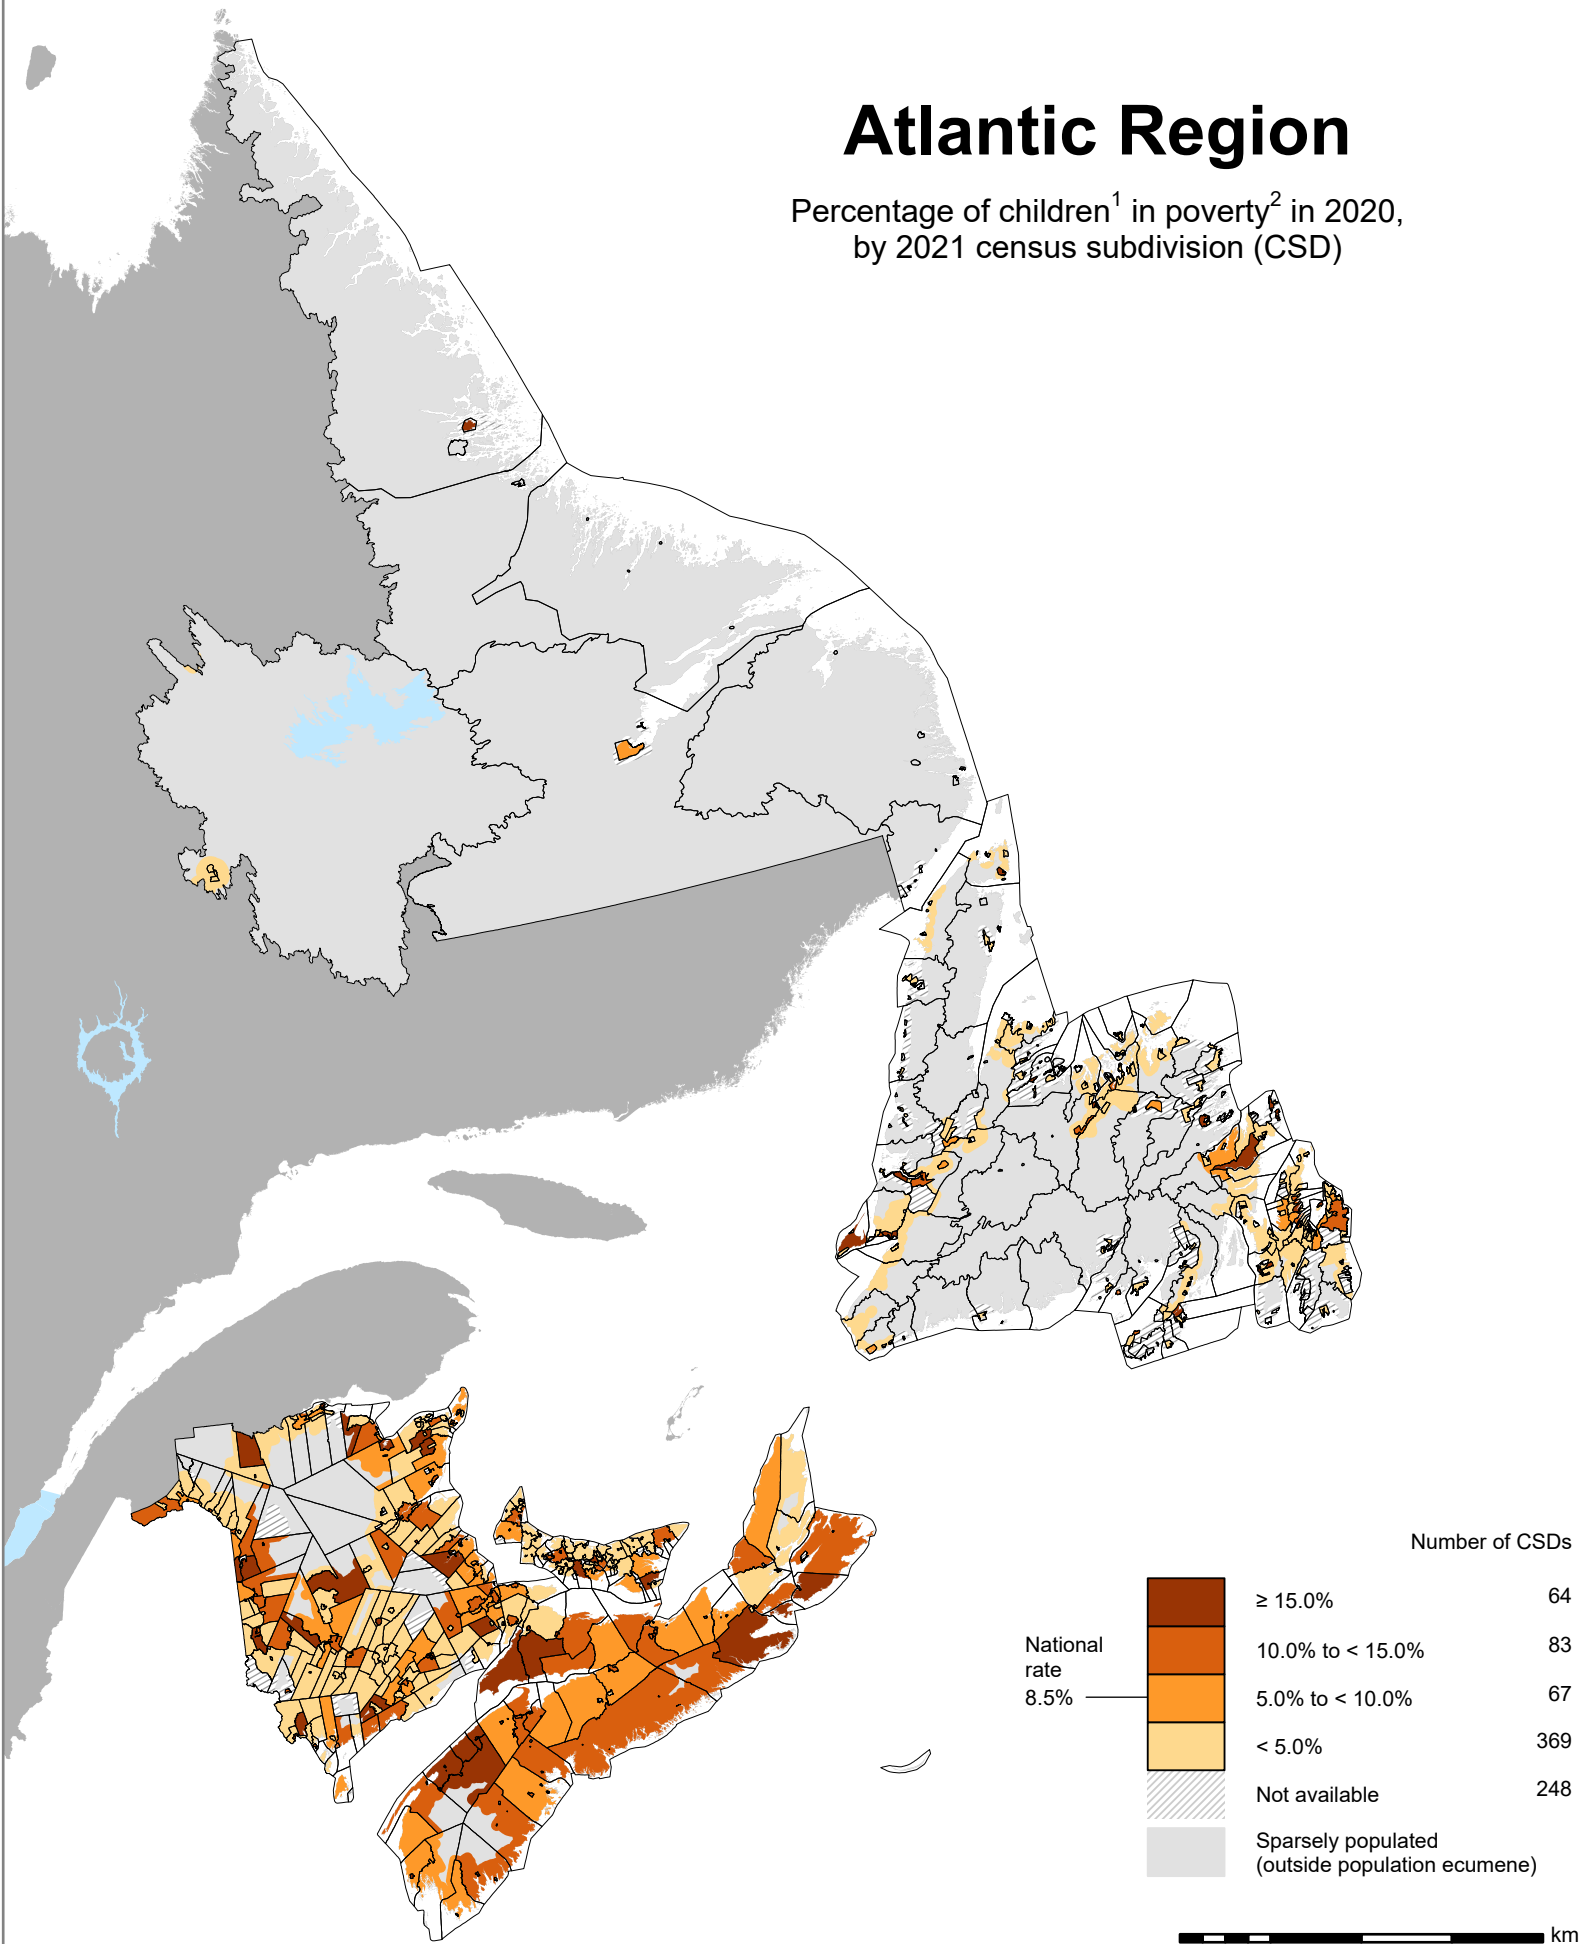

Atlantic Region

Percentage of children¹ in poverty² in 2020, by 2021 census subdivision (CSD)

1. Children are defined here as the population in private households younger than 18 years of age.
 2. Based on the 2018 base of the Market Basket Measure (MBM), Canada's official poverty line.