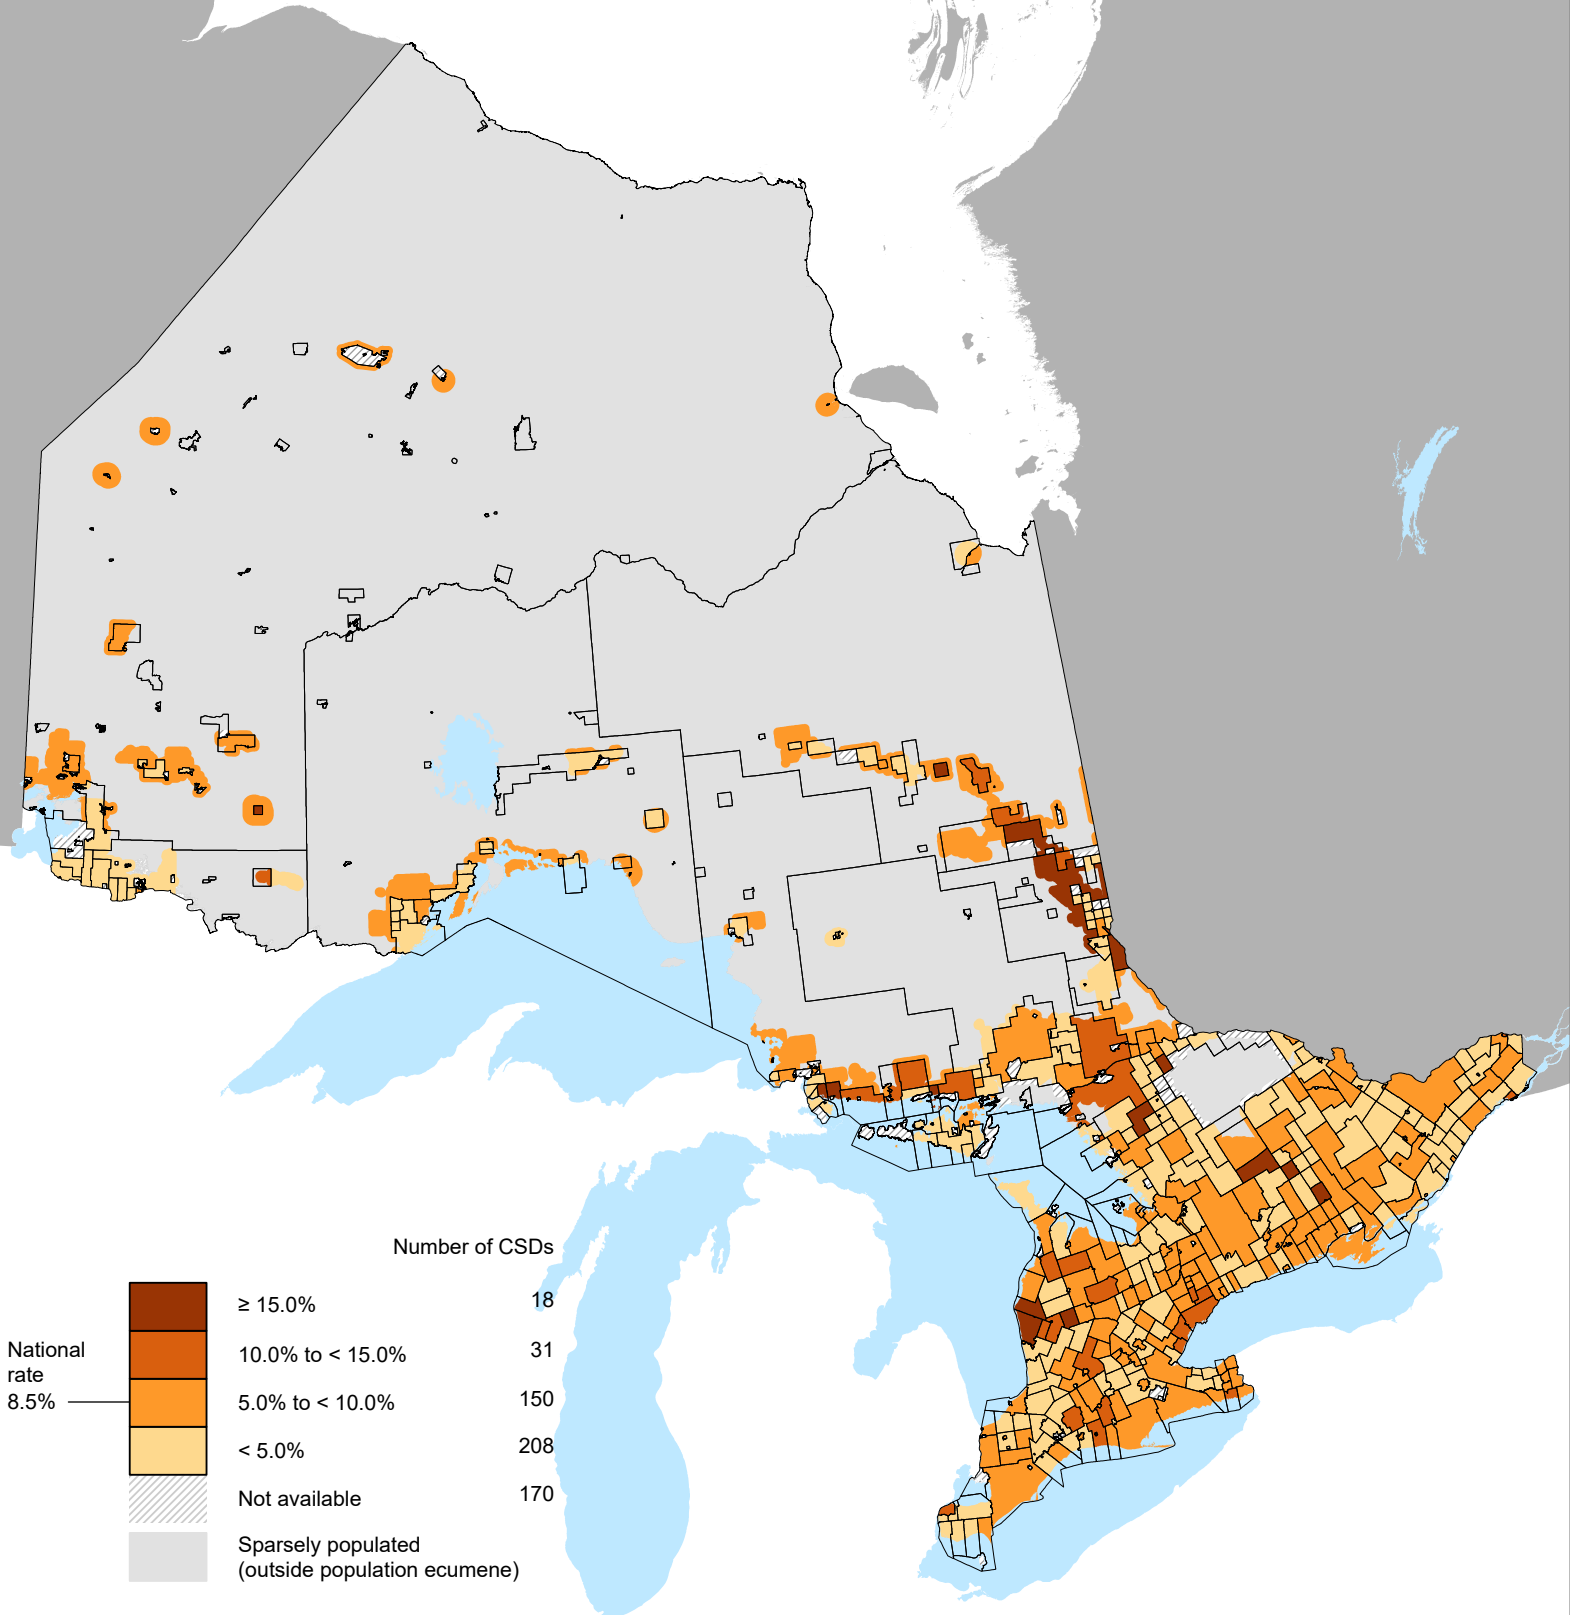

# Ontario Region

Percentage of children<sup>1</sup> in poverty<sup>2</sup> in 2020,  
by 2021 census subdivision (CSD)

1. Children are defined here as the population in private households younger than 18 years of age.  
2. Based on the 2018 base of the Market Basket Measure (MBM), Canada's official poverty line.