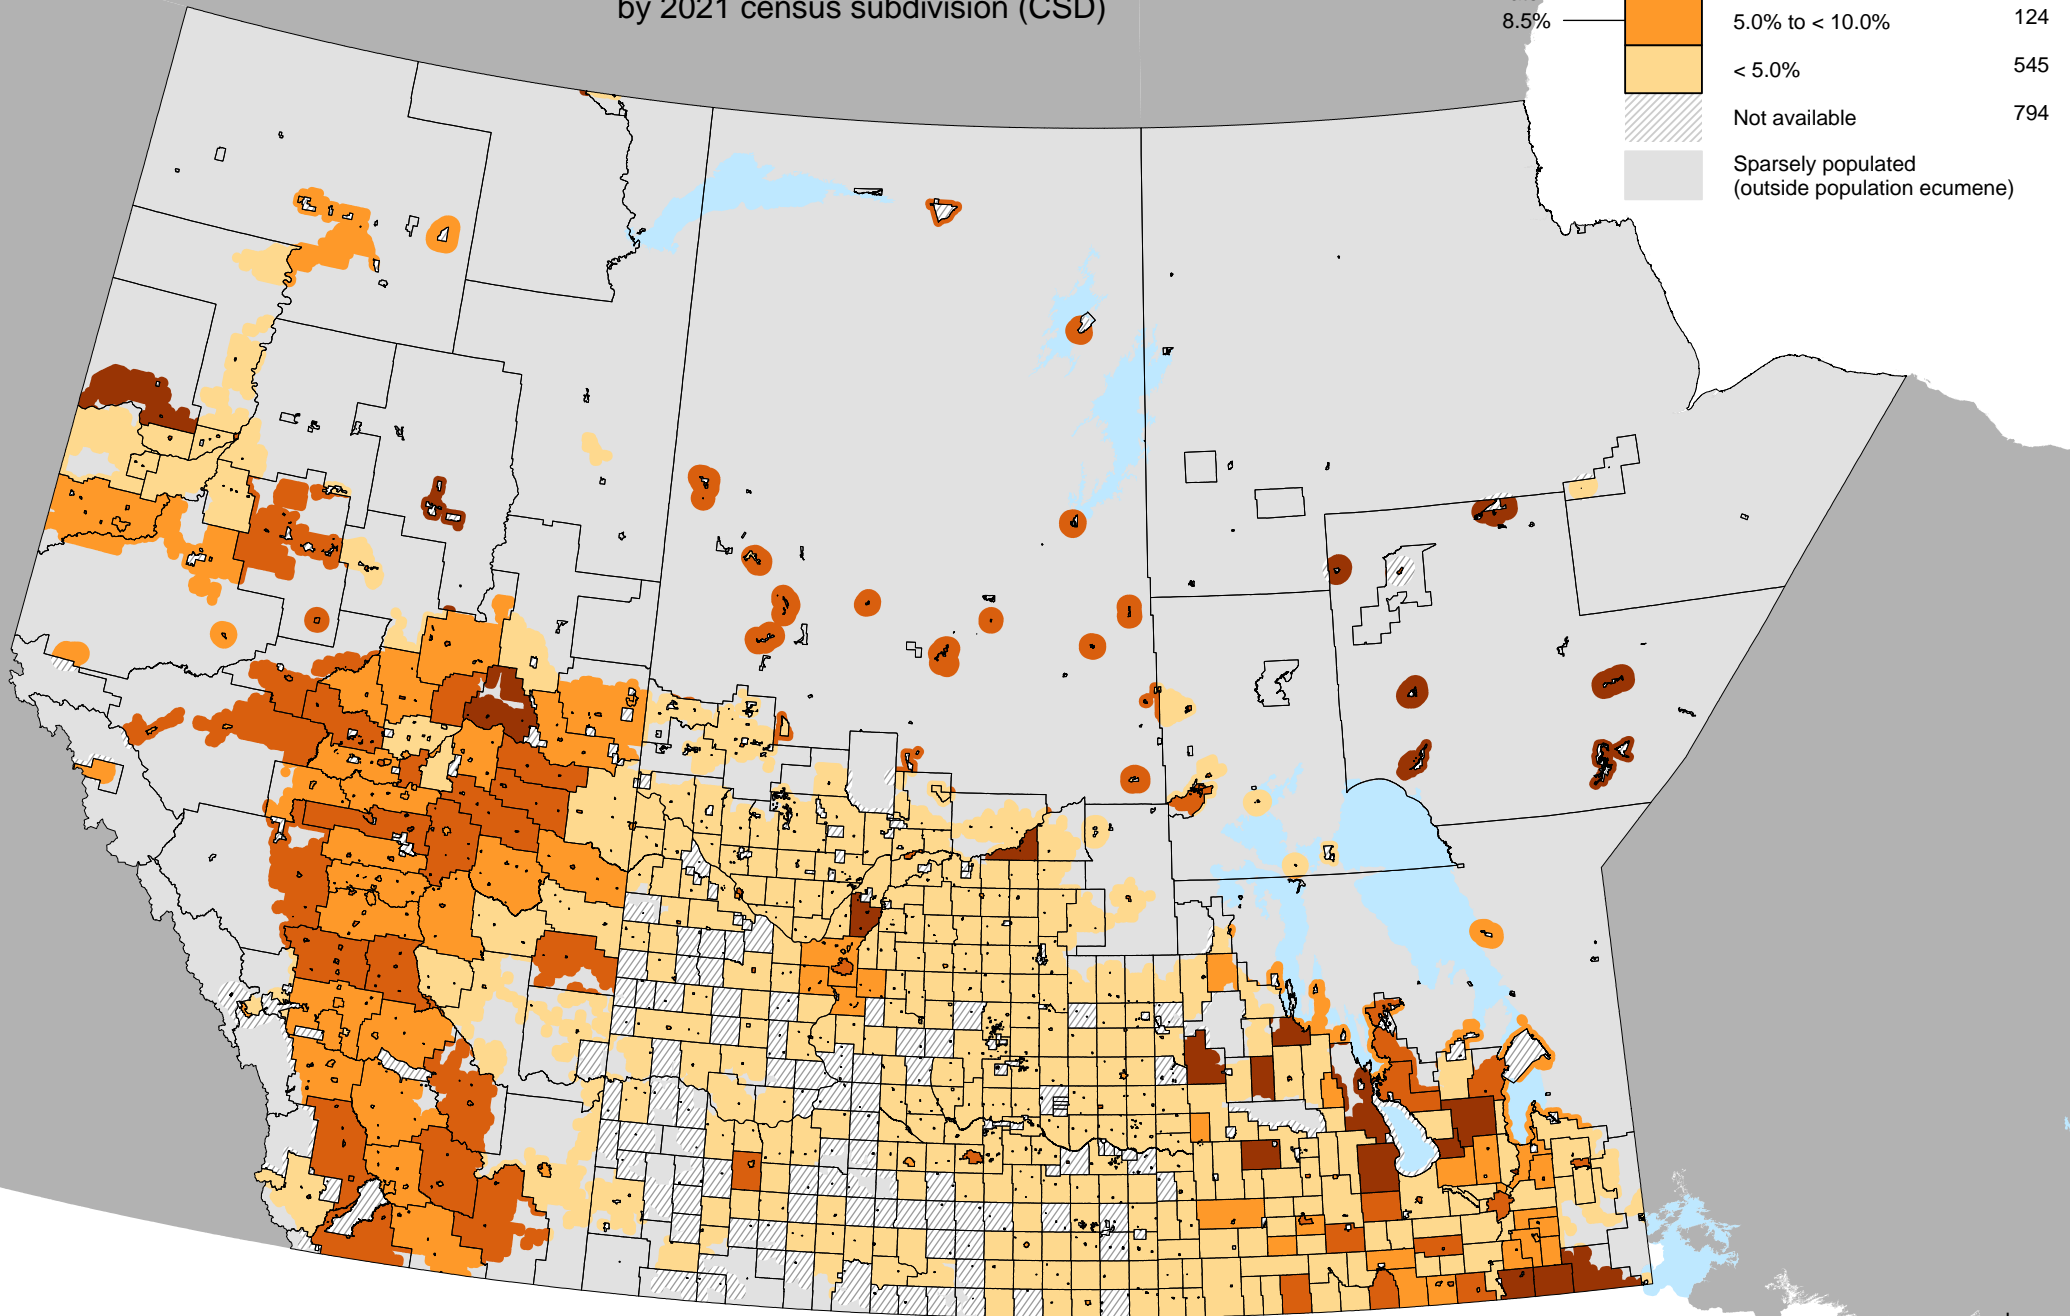

Prairies Region

Percentage of children¹ in poverty² in 2020, by 2021 census subdivision (CSD)

1. Children are defined here as the population in private households younger than 18 years of age.
 2. Based on the 2018 base of the Market Basket Measure (MBM), Canada's official poverty line.