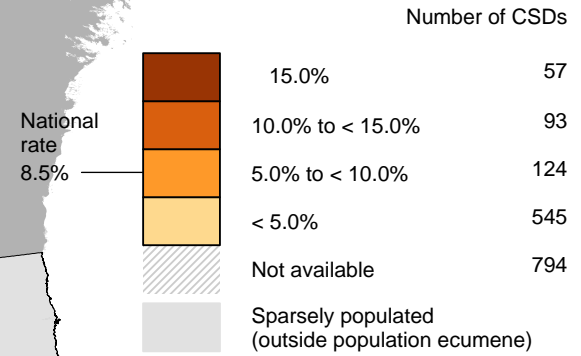

Prairies Region

Percentage of children¹ in poverty² in 2020, by 2021 census subdivision (CSD)

1. Children are defined here as the population in private households younger than 18 years of age.
 2. Based on the 2018 base of the Market Basket Measure (MBM), Canada's official poverty line.