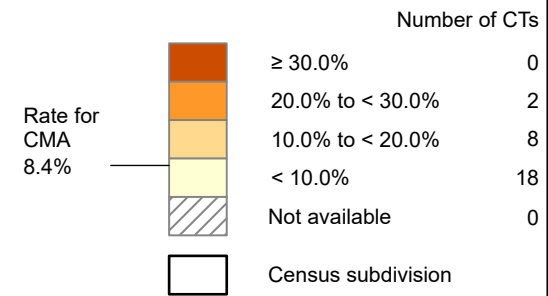

Red Deer CMA

Percentage of the population in poverty¹ in 2020, by 2021 census tract (CT)

1. Based on the 2018 base of the Market Basket Measure (MBM), Canada's official poverty line. The MBM threshold for a four-person family in the CMA of Red Deer was \$47,280 in 2020. The threshold level varies for families of other sizes.