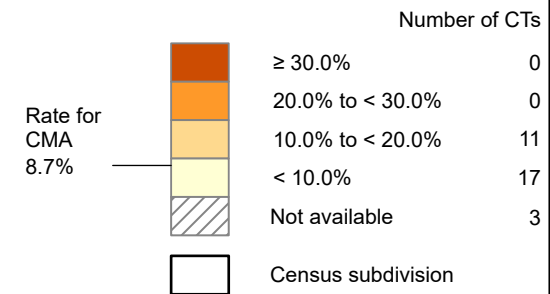

Kamloops CMA

Percentage of the population in poverty¹ in 2020, by 2021 census tract (CT)

1. Based on the 2018 base of the Market Basket Measure (MBM), Canada's official poverty line. The MBM threshold for a four-person family in the CMA of Kamloops was \$48,964 in 2020. The threshold level varies for families of other sizes.