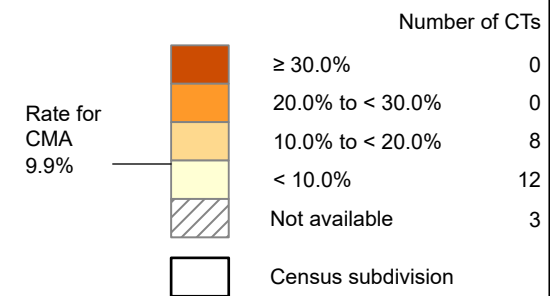

## Percentage of the population in poverty<sup>1</sup> in 2020, by 2021 census tract (CT)

1. Based on the 2018 base of the Market Basket Measure (MBM), Canada's official poverty line. The MBM threshold for a four-person family in the CMA of Nanaimo was \$48,964 in 2020. The threshold level varies for families of other sizes.