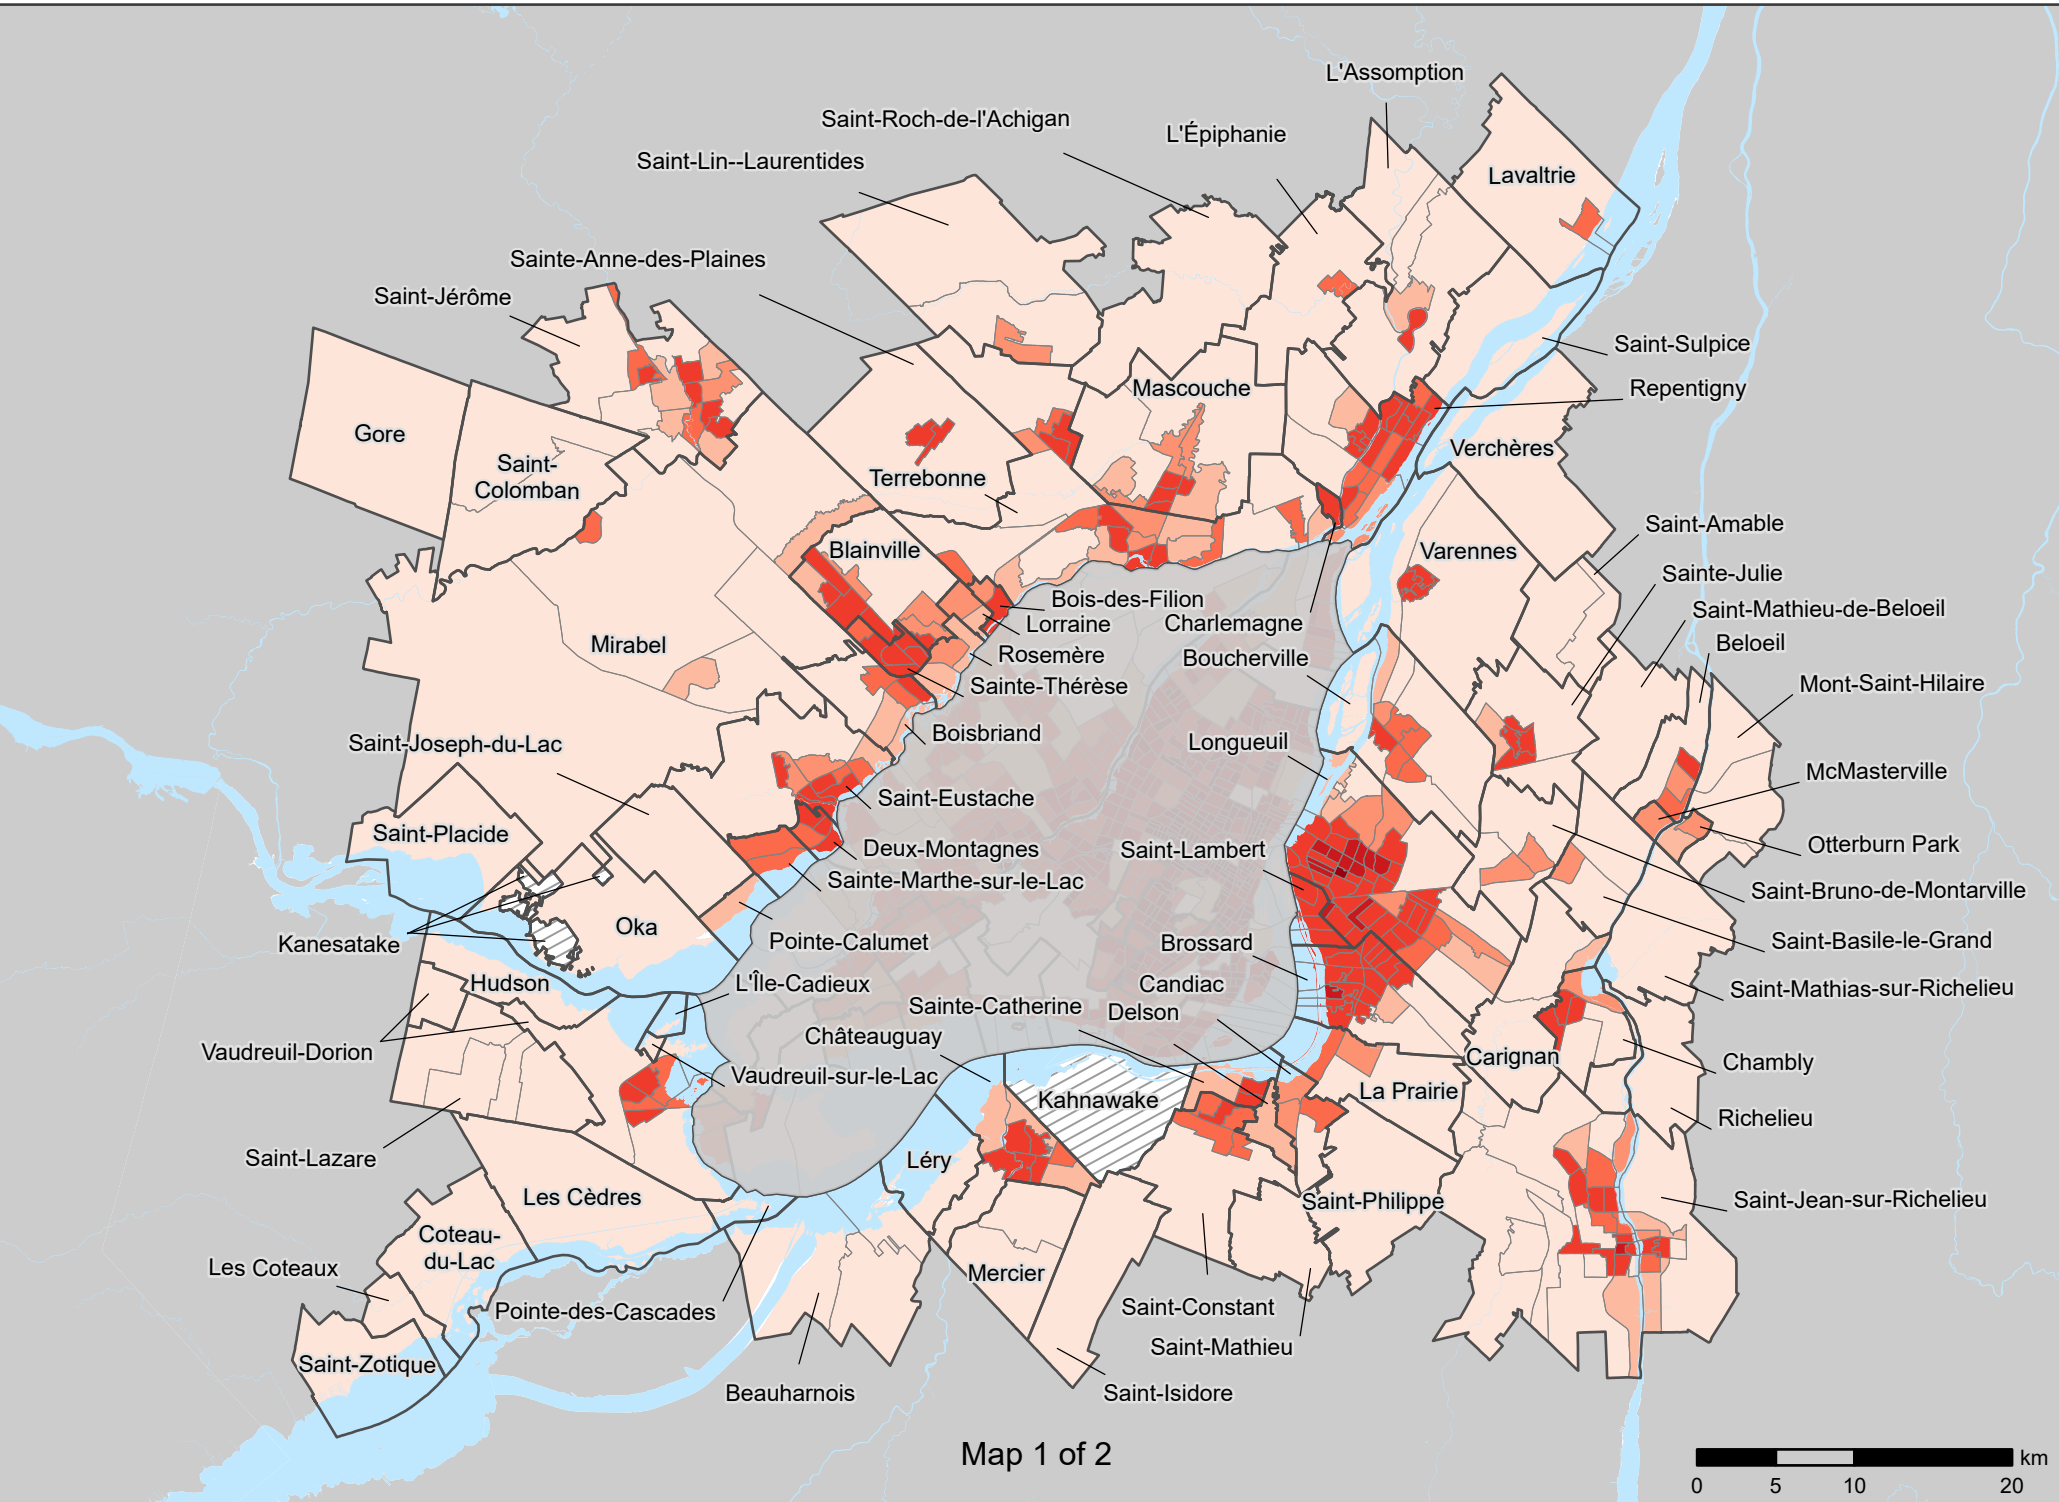

Montréal CMA

Population density (population per square kilometre), 2021, by census tract (CT)

| Population density | Number of CTs |
|--------------------|---------------|
| ≥ 10000 | 197 |
| 5000 to < 10000 | 207 |
| 2500 to < 5000 | 274 |
| 2000 to < 2500 | 65 |
| 1500 to < 2000 | 52 |
| 750 to < 1500 | 63 |
| < 750 | 144 |
| Not available | 2 |
| Census subdivision | |

Map 1 of 2