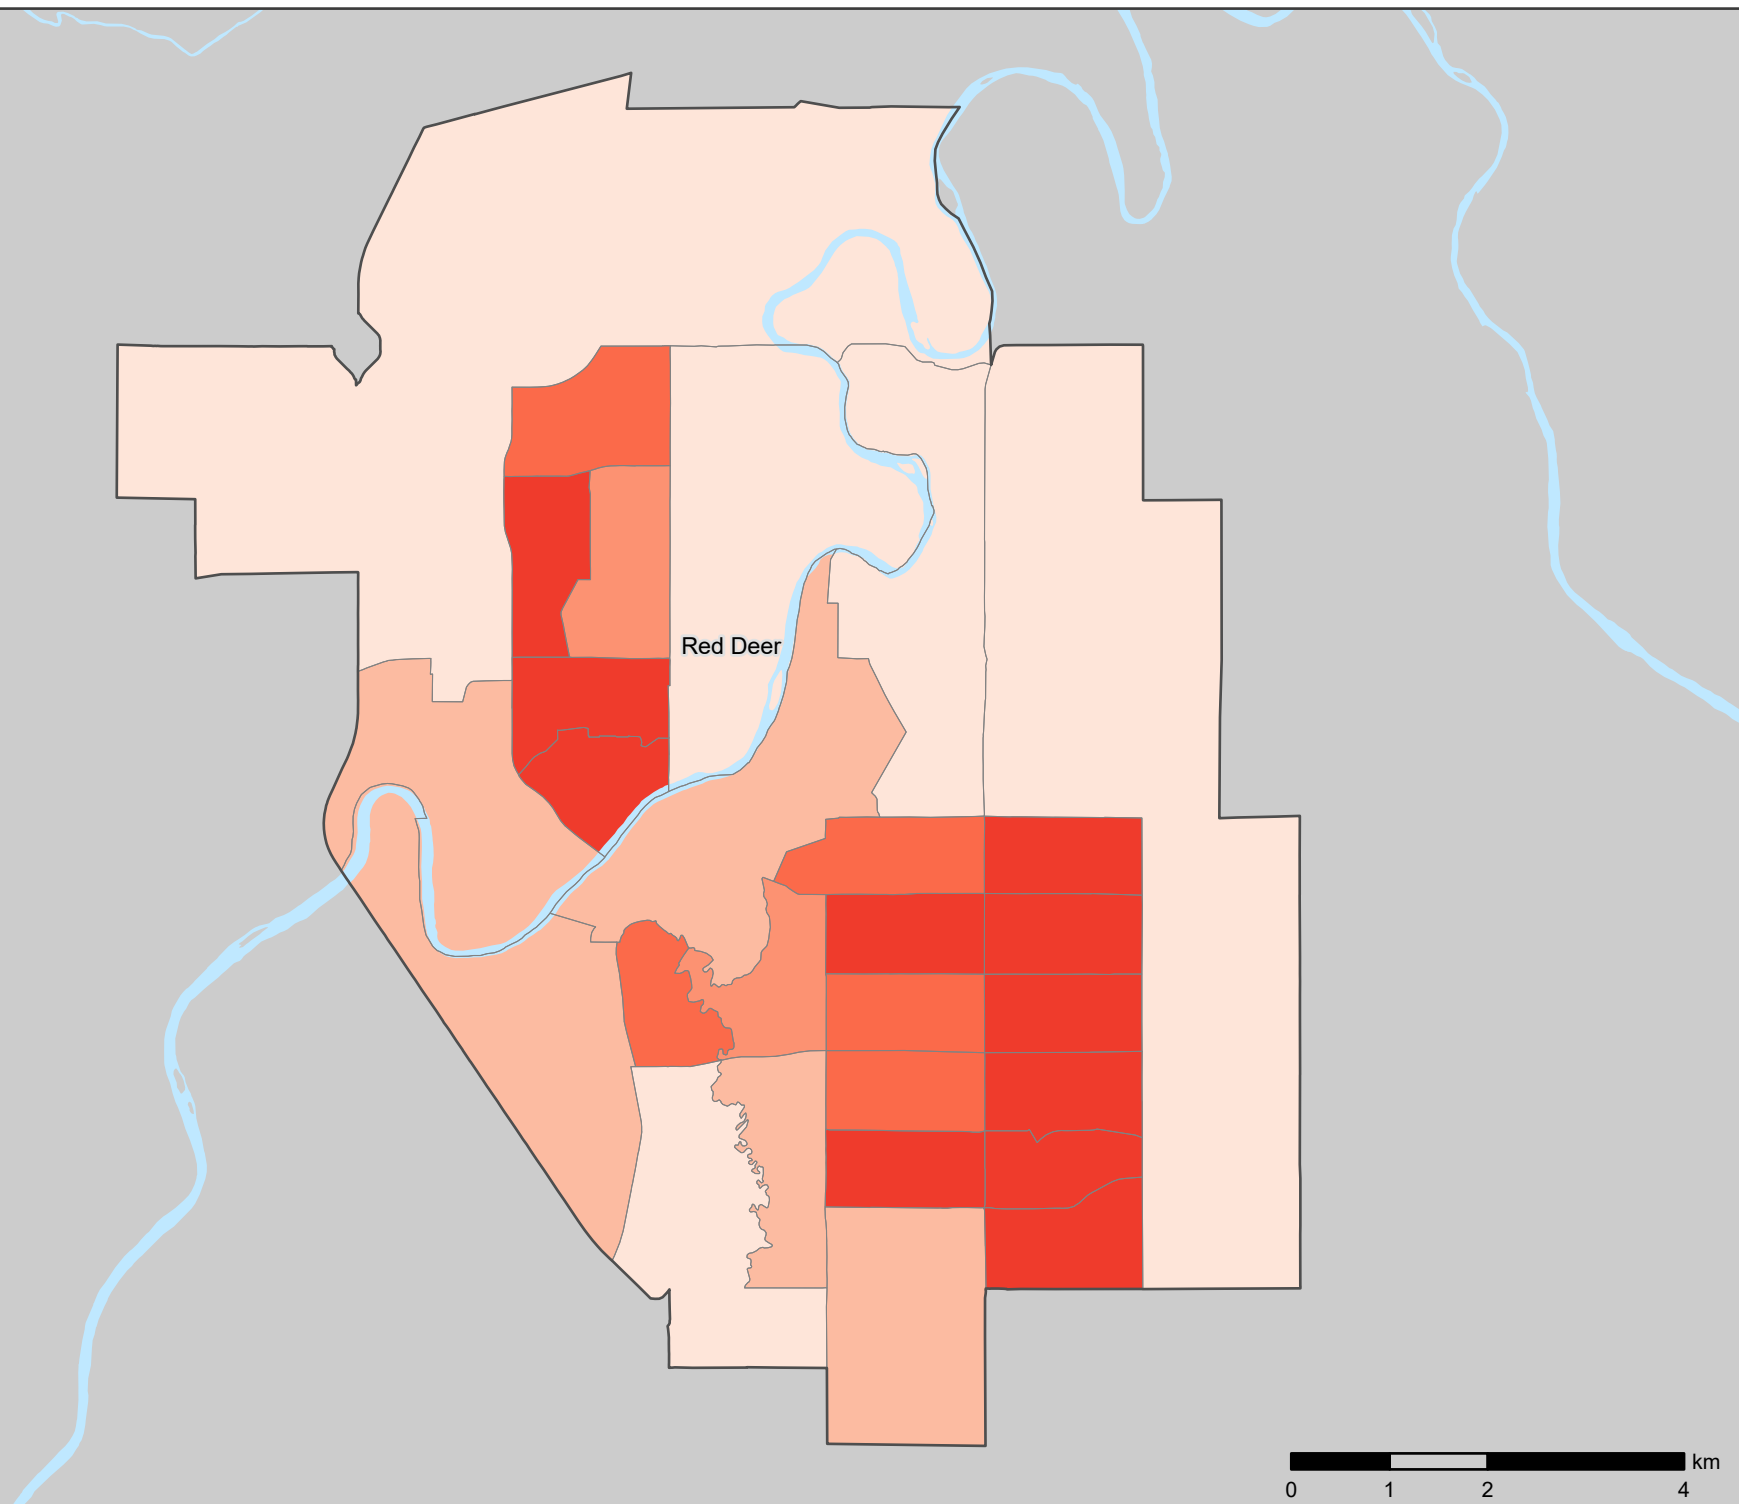

Red Deer CMA

Population density (population per square kilometre), 2021, by census tract (CT)

Population density	Number of CTs
≥ 10000	0
5000 to < 10000	0
2500 to < 5000	11
2000 to < 2500	5
1500 to < 2000	2
750 to < 1500	5
< 750	5
Not available	0
Census subdivision	

Source: Statistics Canada, Census of Population, 2021.