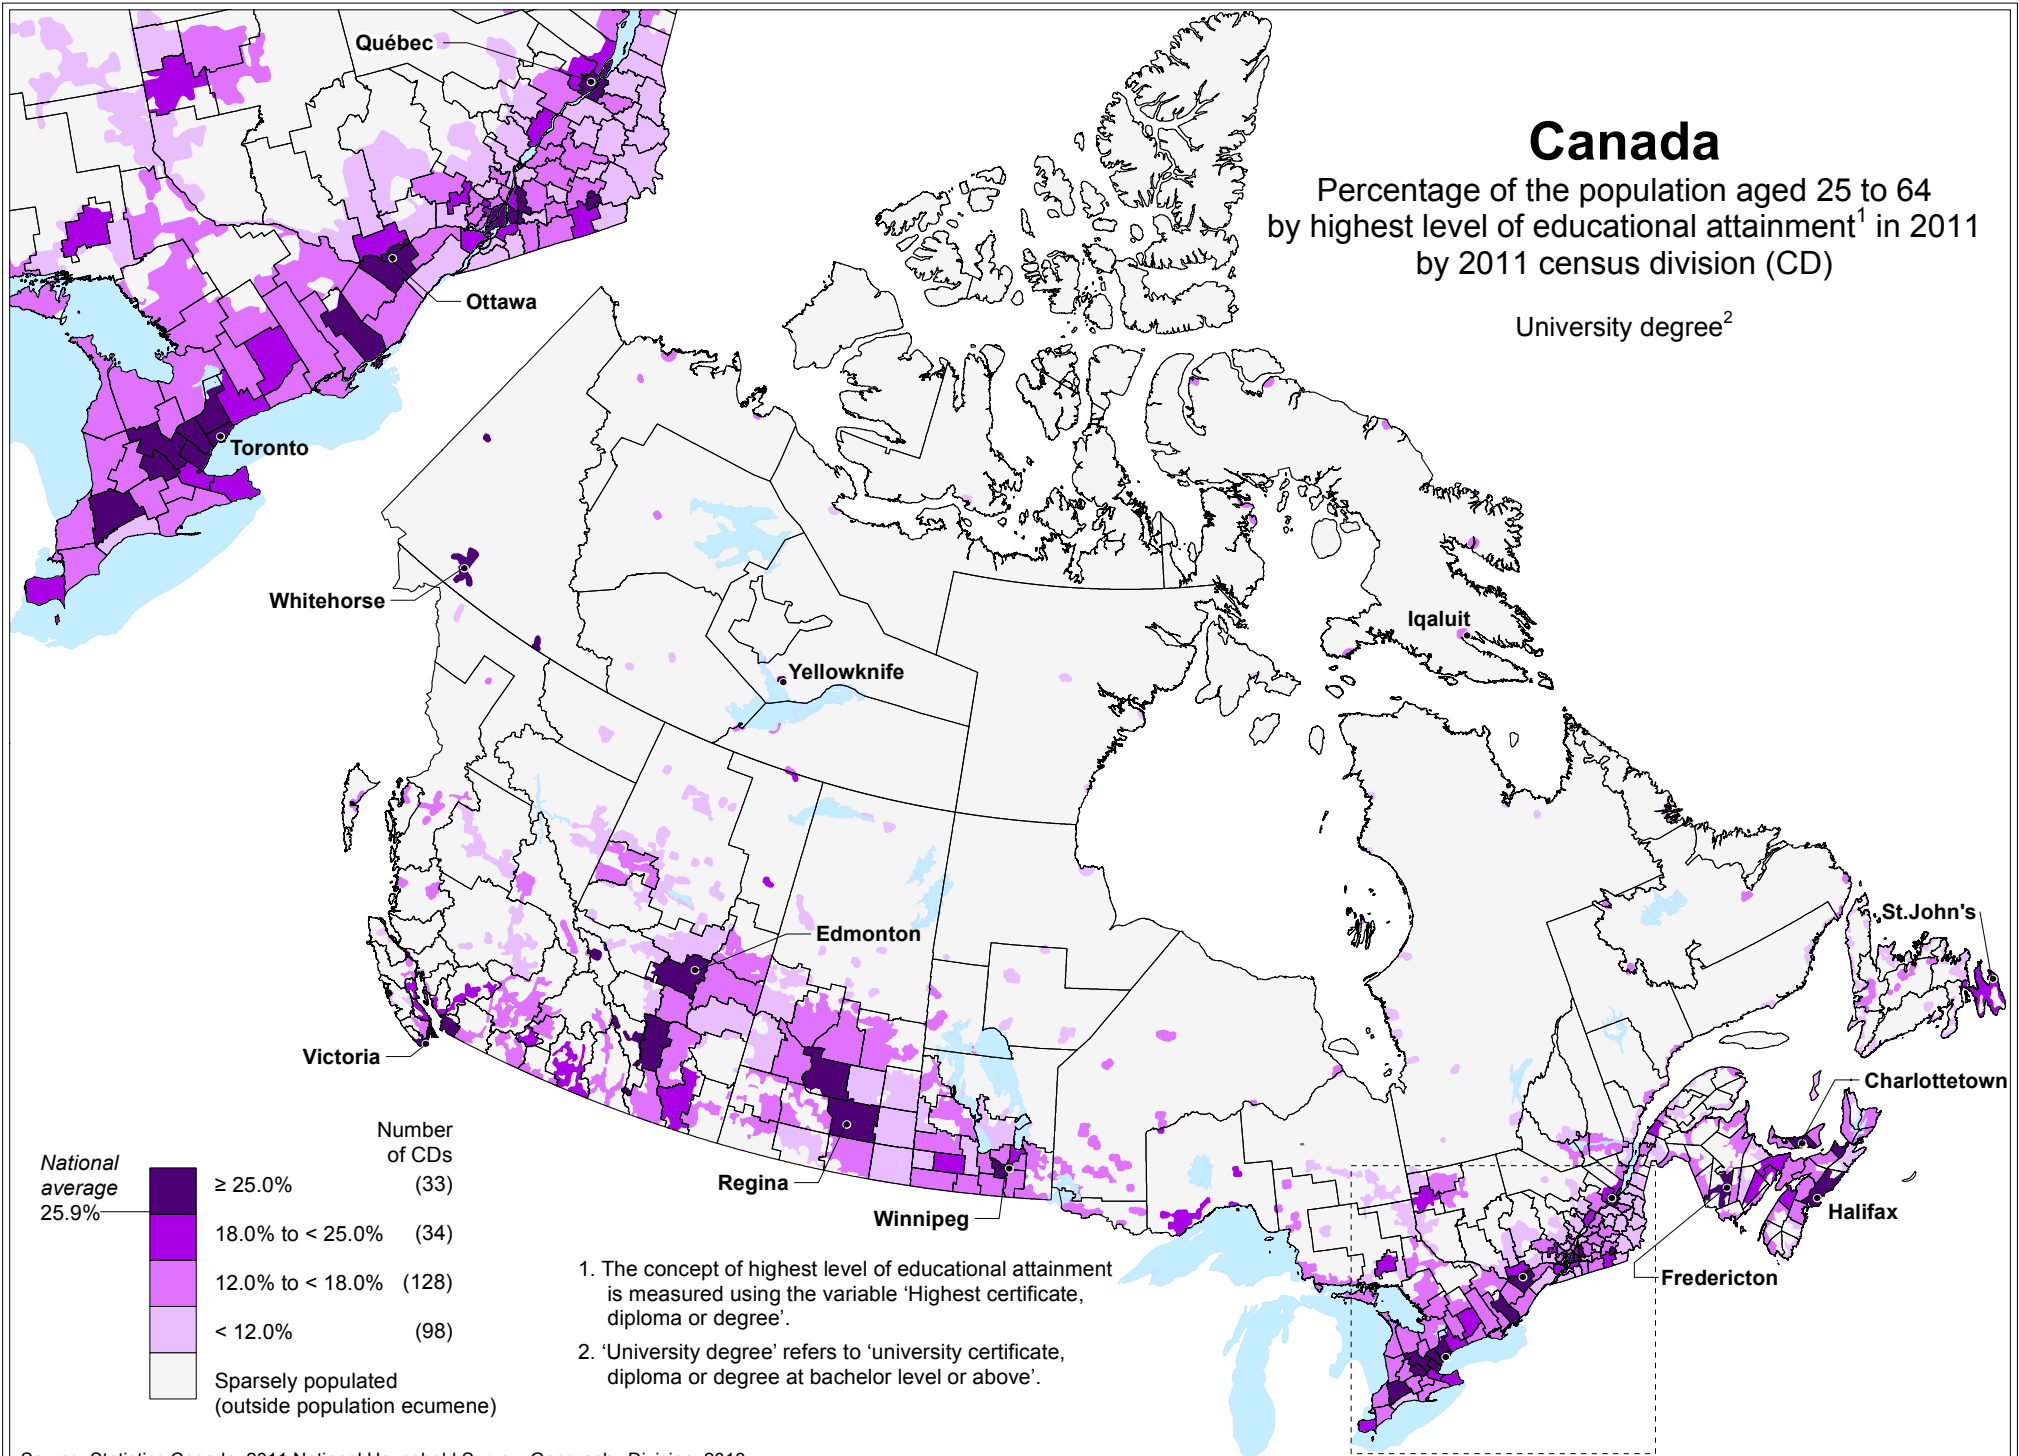

Canada

Percentage of the population aged 25 to 64 by highest level of educational attainment¹ in 2011 by 2011 census division (CD)

University degree²

1. The concept of highest level of educational attainment is measured using the variable 'Highest certificate, diploma or degree'.
2. 'University degree' refers to 'university certificate, diploma or degree at bachelor level or above'.

Source: Statistics Canada, 2011 National Household Survey, Geography Division, 2013.